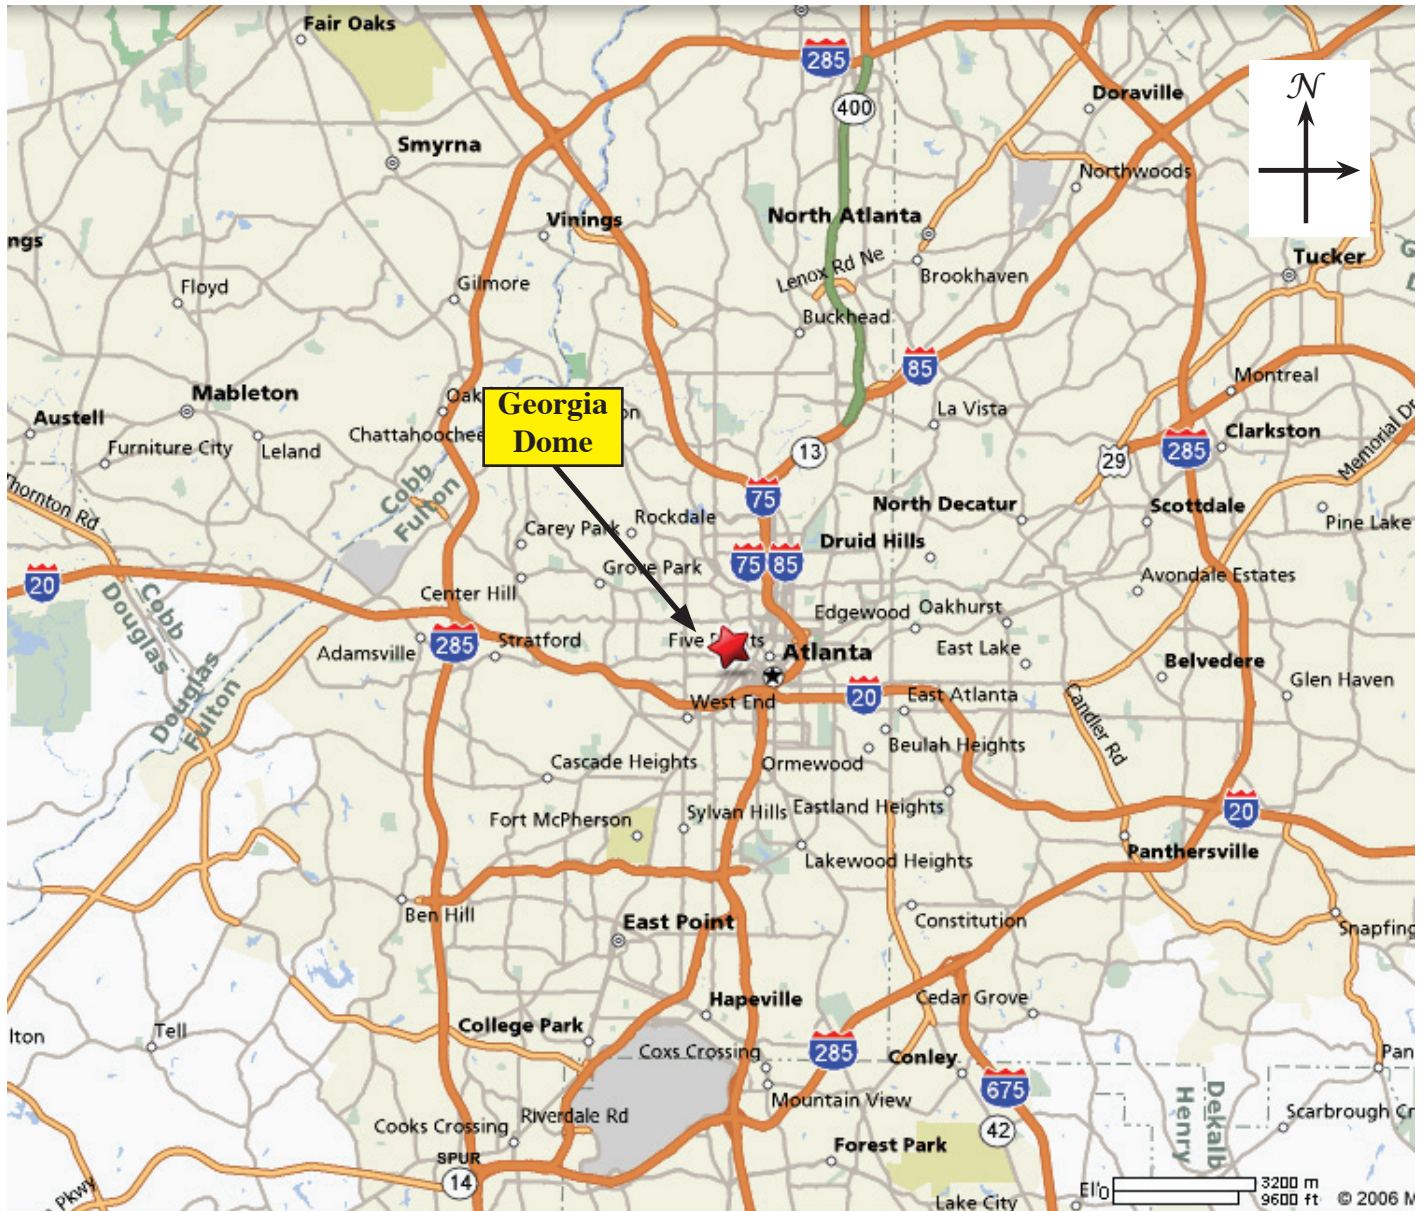

# The United States Marine Super Regional Championship at Atlanta

October 29, 2016 • Georgia Dome • Atlanta, GA

## AREA MAP

Due to Falcon Stadium construction on the south side of the Georgia Dome, many streets are experiencing closures and detour routes in the area. For the most up-to-date information on these closures, please use the interactive map at:

<http://www.gadome.com/guest/directions/Driving.aspx>

Please reference the Atlanta Super Regional Site Overview Map for parking locations on site.