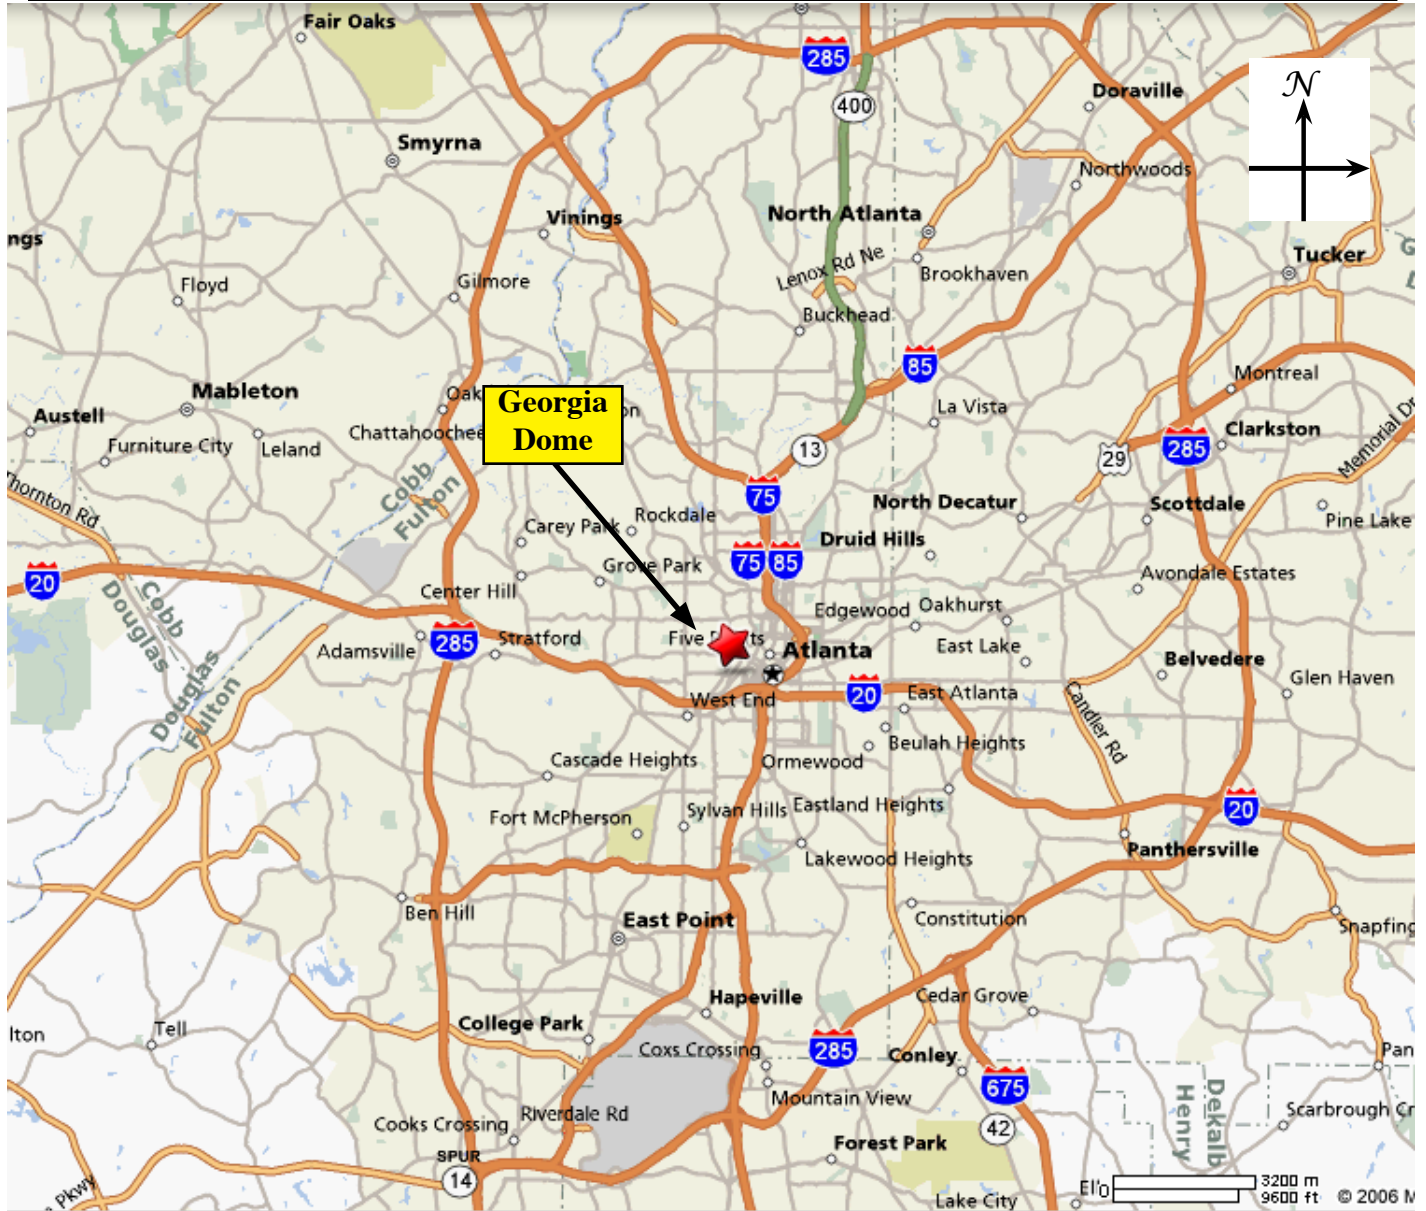

# Area Map & Construction Updates

## Super Regional Championship at Atlanta

October 31-November 1, 2014 · Georgia Dome · Atlanta, GA

### 2014 FALL CHAMPIONSHIPS

Due to Falcon Stadium construction on the south side of the Georgia Dome, many streets are experiencing closures and detour routes in the area. For the most up-to-date information on these closures, please use the interactive map at:

<http://www.gadome.com/guest/directions/Driving.aspx>

Please reference the Atlanta Super Regional Site Overview Map for parking locations on site.